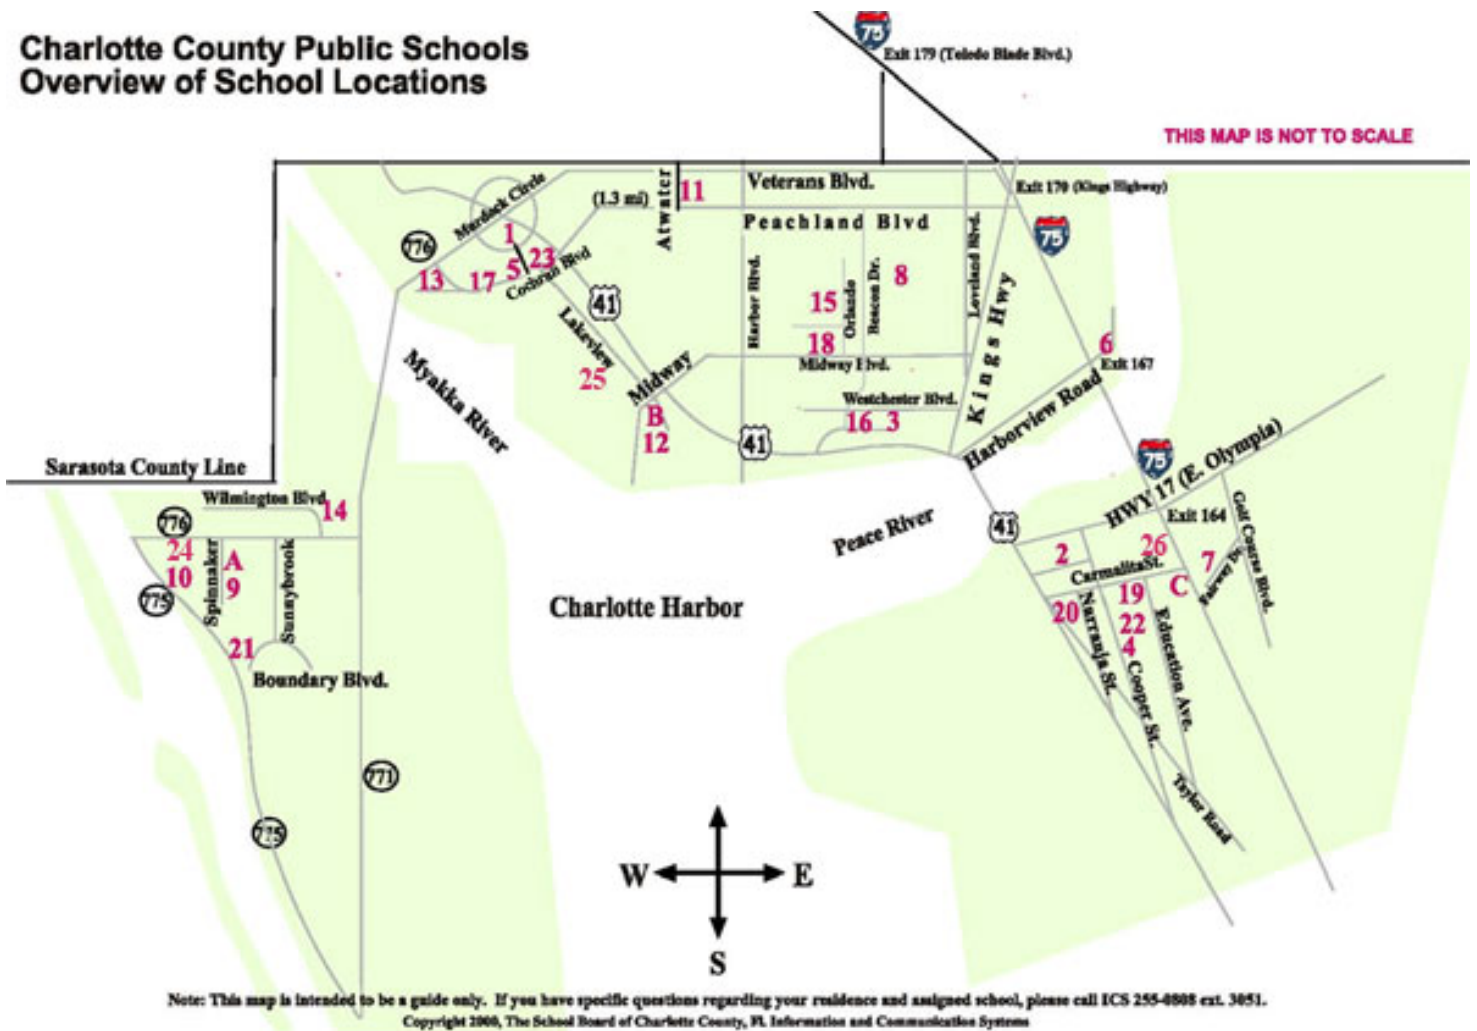

## Charlotte County Public Schools Overview of School Locations

- |   |   |
|---|---|
| 1. Adult & Community Education Center       | 14. Myakka River Elementary                     |
| 2. Baker Pre-Kindergarten Center            | 15. Neil Armstrong Elementary                   |
| 3. Charlotte Harbor Center                  | 16. Peace River Elementary                      |
| 4. Charlotte High School                    | 17. Port Charlotte High School                  |
| 5. Charlotte Technical Center & The Academy | 18. Port Charlotte Middle School                |
| 6. Deep Creek Elementary                    | 19. Punta Gorda Middle School                   |
| 7. East Elementary                          | 20. Sallie Jones Elementary                     |
| 8. Kingsway Elementary                      | 21. Vineland Elementary                         |
| 9. LA Ainger Middle School                  | 22. District Support Services                   |
| 10. Lemon Bay High School                   | 23. Educational Support Services                |
| 11. Liberty Elementary                      | 24. West County Transportation                  |
| 12. Meadow Park Elementary                  | 25. Children & Families First, Nursing Services |
| 13. Murdock Middle School                   | 26. Transportation                              |